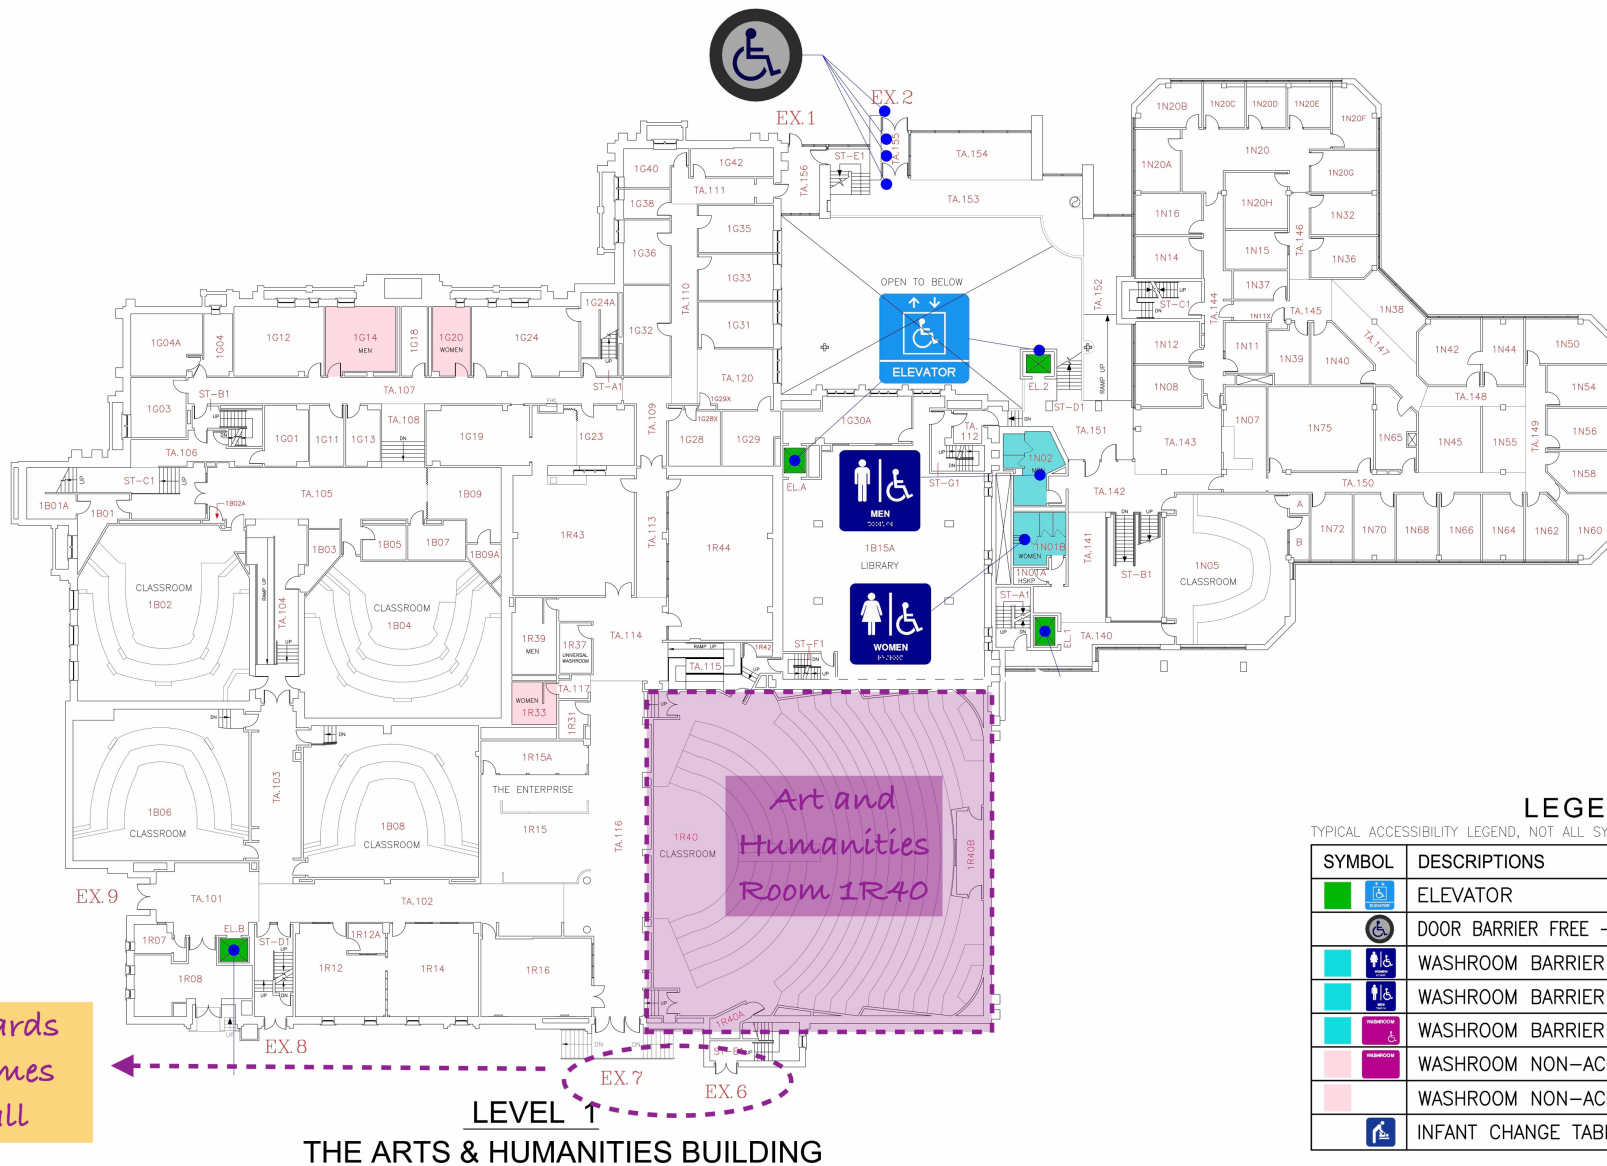

The Garden Room 3320 Workshops

The Great Hall - Banquet

THAMES HALL

SOMERVILLE HOUSE

Towards Arts and Humanities Building

**LEGEND**

TYPICAL ACCESSIBILITY LEGEND, NOT ALL SYMBOLS APPEAR ON THIS FLOOR PLAN

SYMBOL	DESCRIPTIONS
	ELEVATOR
	DOOR BARRIER FREE – AUTOMATIC BUTTON
	WASHROOM BARRIER FREE – WOMEN
	WASHROOM BARRIER FREE – MEN
	WASHROOM BARRIER FREE – ALL GENDER
	WASHROOM NON-ACCESSIBLE – ALL GENDER
	WASHROOM NON-ACCESSIBLE
	INFANT CHANGE TABLE

### LEGEND

TYPICAL ACCESSIBILITY LEGEND, NOT ALL SYMBOLS APPEAR ON THIS FLOOR PLAN

SYMBOL	DESCRIPTIONS
	ELEVATOR
	DOOR BARRIER FREE -- AUTOMATIC BUTTON
	WASHROOM BARRIER FREE -- WOMEN
	WASHROOM BARRIER FREE -- MEN
	WASHROOM BARRIER FREE -- ALL GENDER
	WASHROOM NON-ACCESSIBLE -- ALL GENDER
	WASHROOM NON-ACCESSIBLE
	INFANT CHANGE TABLE