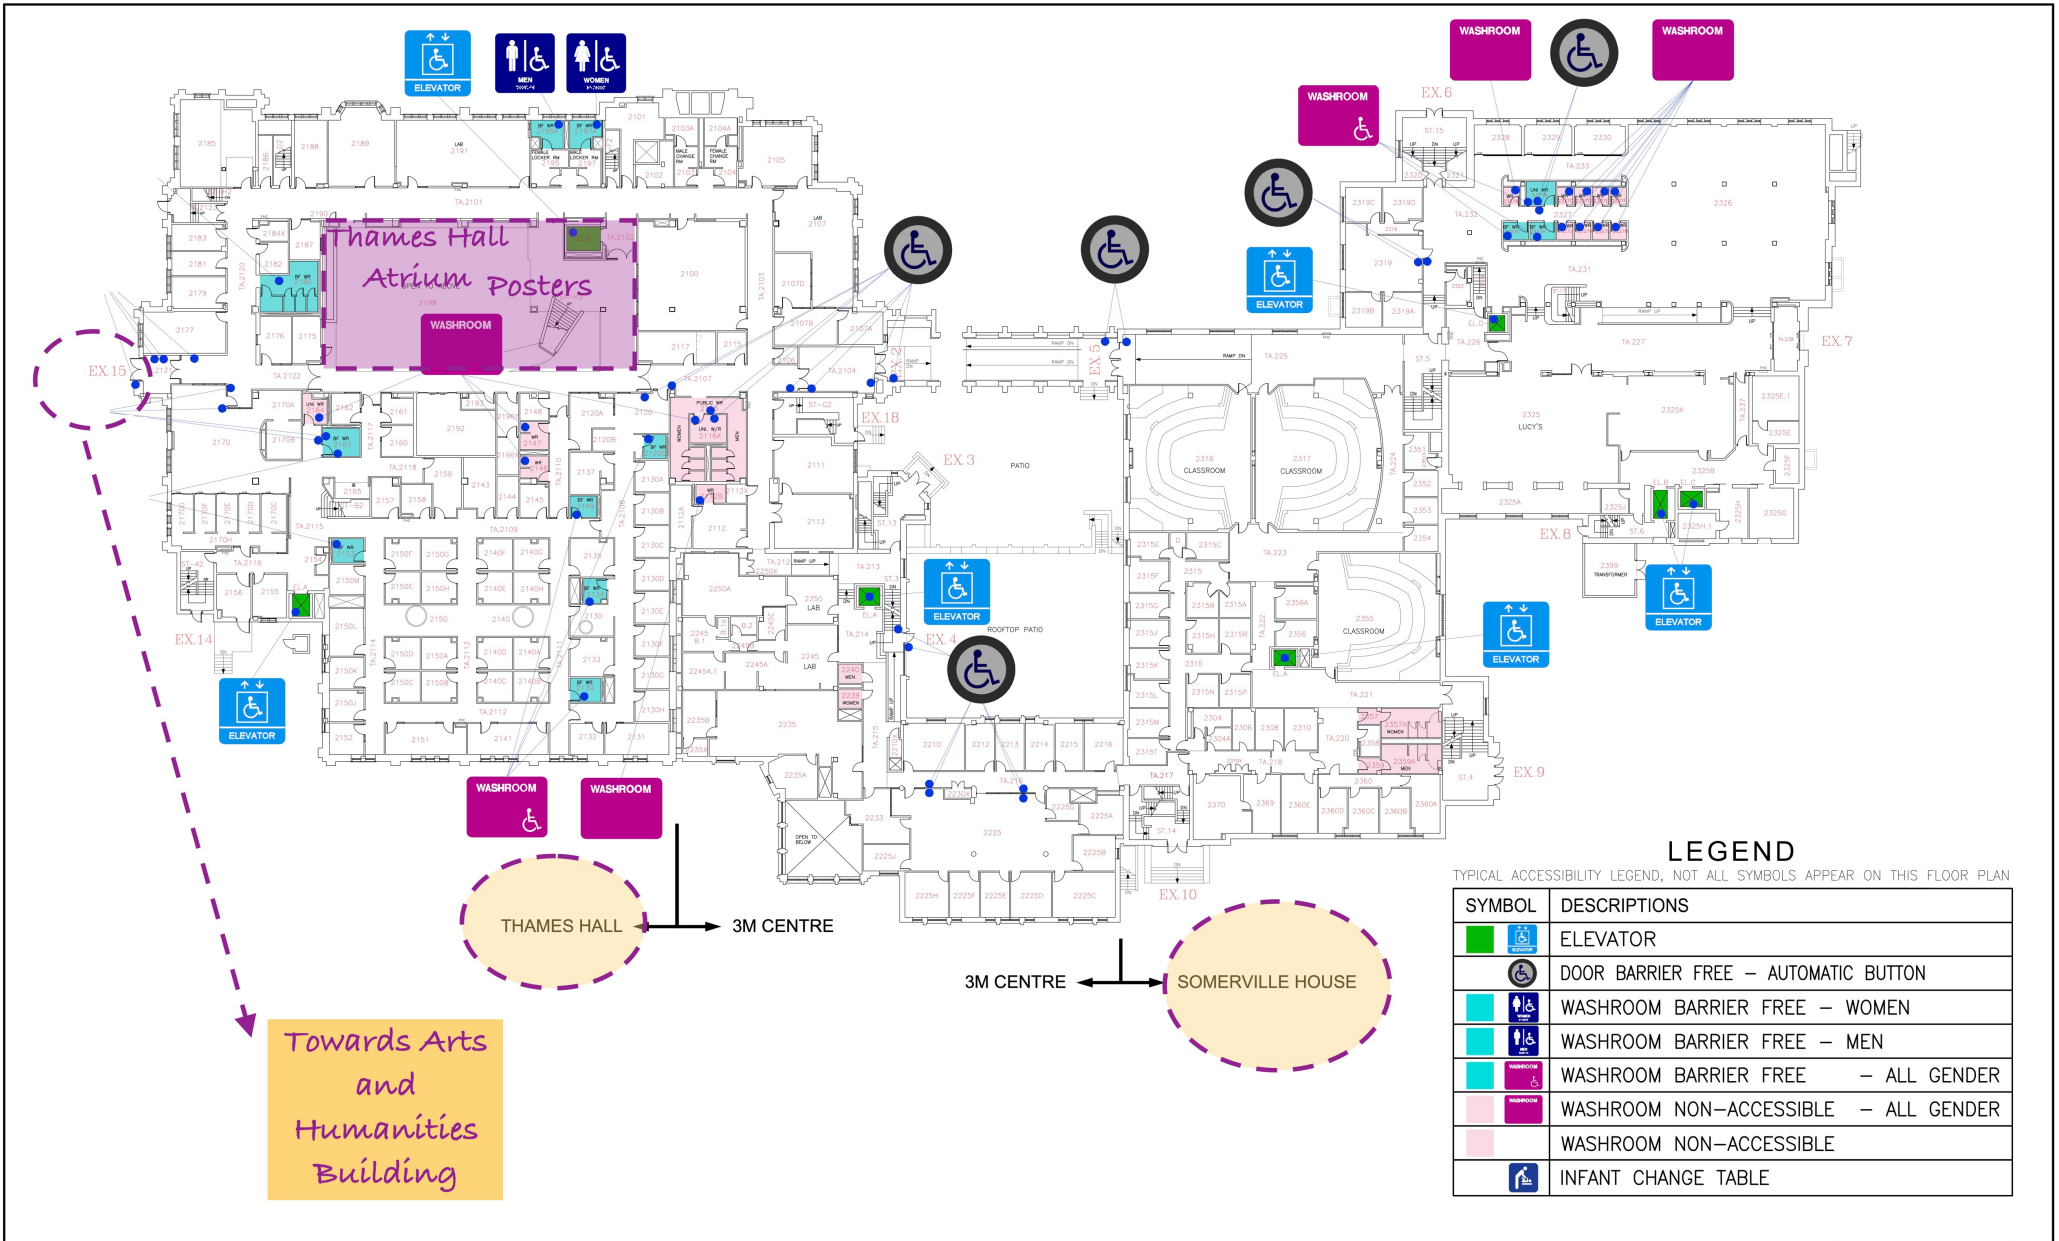

The Garden Room 3320 Workshops

The Great Hall - Banquet

THAMES HALL

SOMERVILLE HOUSE

Towards Arts and Humanities Building

**LEGEND**

TYPICAL ACCESSIBILITY LEGEND, NOT ALL SYMBOLS APPEAR ON THIS FLOOR PLAN

SYMBOL	DESCRIPTIONS
	ELEVATOR
	DOOR BARRIER FREE – AUTOMATIC BUTTON
	WASHROOM BARRIER FREE – WOMEN
	WASHROOM BARRIER FREE – MEN
	WASHROOM BARRIER FREE – ALL GENDER
	WASHROOM NON-ACCESSIBLE – ALL GENDER
	WASHROOM NON-ACCESSIBLE
	INFANT CHANGE TABLE

### LEGEND

TYPICAL ACCESSIBILITY LEGEND, NOT ALL SYMBOLS APPEAR ON THIS FLOOR PLAN

SYMBOL	DESCRIPTIONS
	ELEVATOR
	DOOR BARRIER FREE -- AUTOMATIC BUTTON
	WASHROOM BARRIER FREE -- WOMEN
	WASHROOM BARRIER FREE -- MEN
	WASHROOM BARRIER FREE -- ALL GENDER
	WASHROOM NON-ACCESSIBLE -- ALL GENDER
	WASHROOM NON-ACCESSIBLE
	INFANT CHANGE TABLE